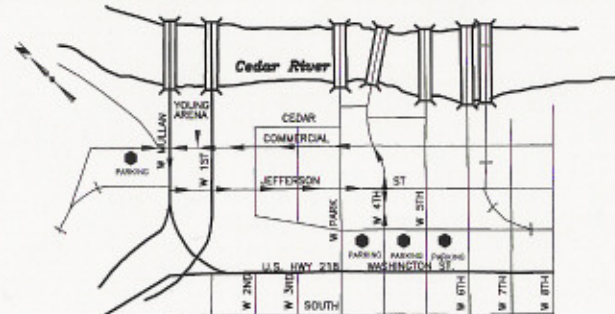

MAP LEGEND

-  PARKING AREA
-  PRIVATE PARKING (TOW-AWAY ZONE)
-  HANDICAPPED PARKING

PARKING AT YOUNG ARENA

SHUTTLE ROUTES WHEN AVAILABLE

CEDAR RIVER